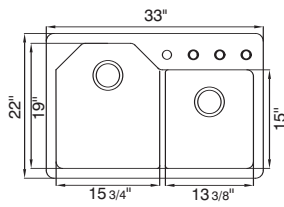

## ARION

Composite 2.0 Bowl Offset  
Inset or Undermount

AS-AN20

## Features

- Stylish angular bowls
- Inset or undermount installation
- Bowl depths 10" & 8"
- 1 pre-drilled faucet hole, 3 underscored
- Rear set waste for maximum bowl capacity
- Extreme impact stain, cut and chip resistance
- Heat resistant to 536°F