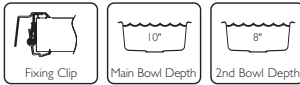

## ARION

Composite 2.0 Bowl Offset  
Inset or Undermount

AS-AN20

## Features

- Stylish angular bowls
- Inset or undermount installation
- Bowl depths 10" & 8"
- 1 pre-drilled faucet hole, 3 underscored
- Rear set waste for maximum bowl capacity
- Extreme impact stain, cut and chip resistance
- Heat resistant to 536°F